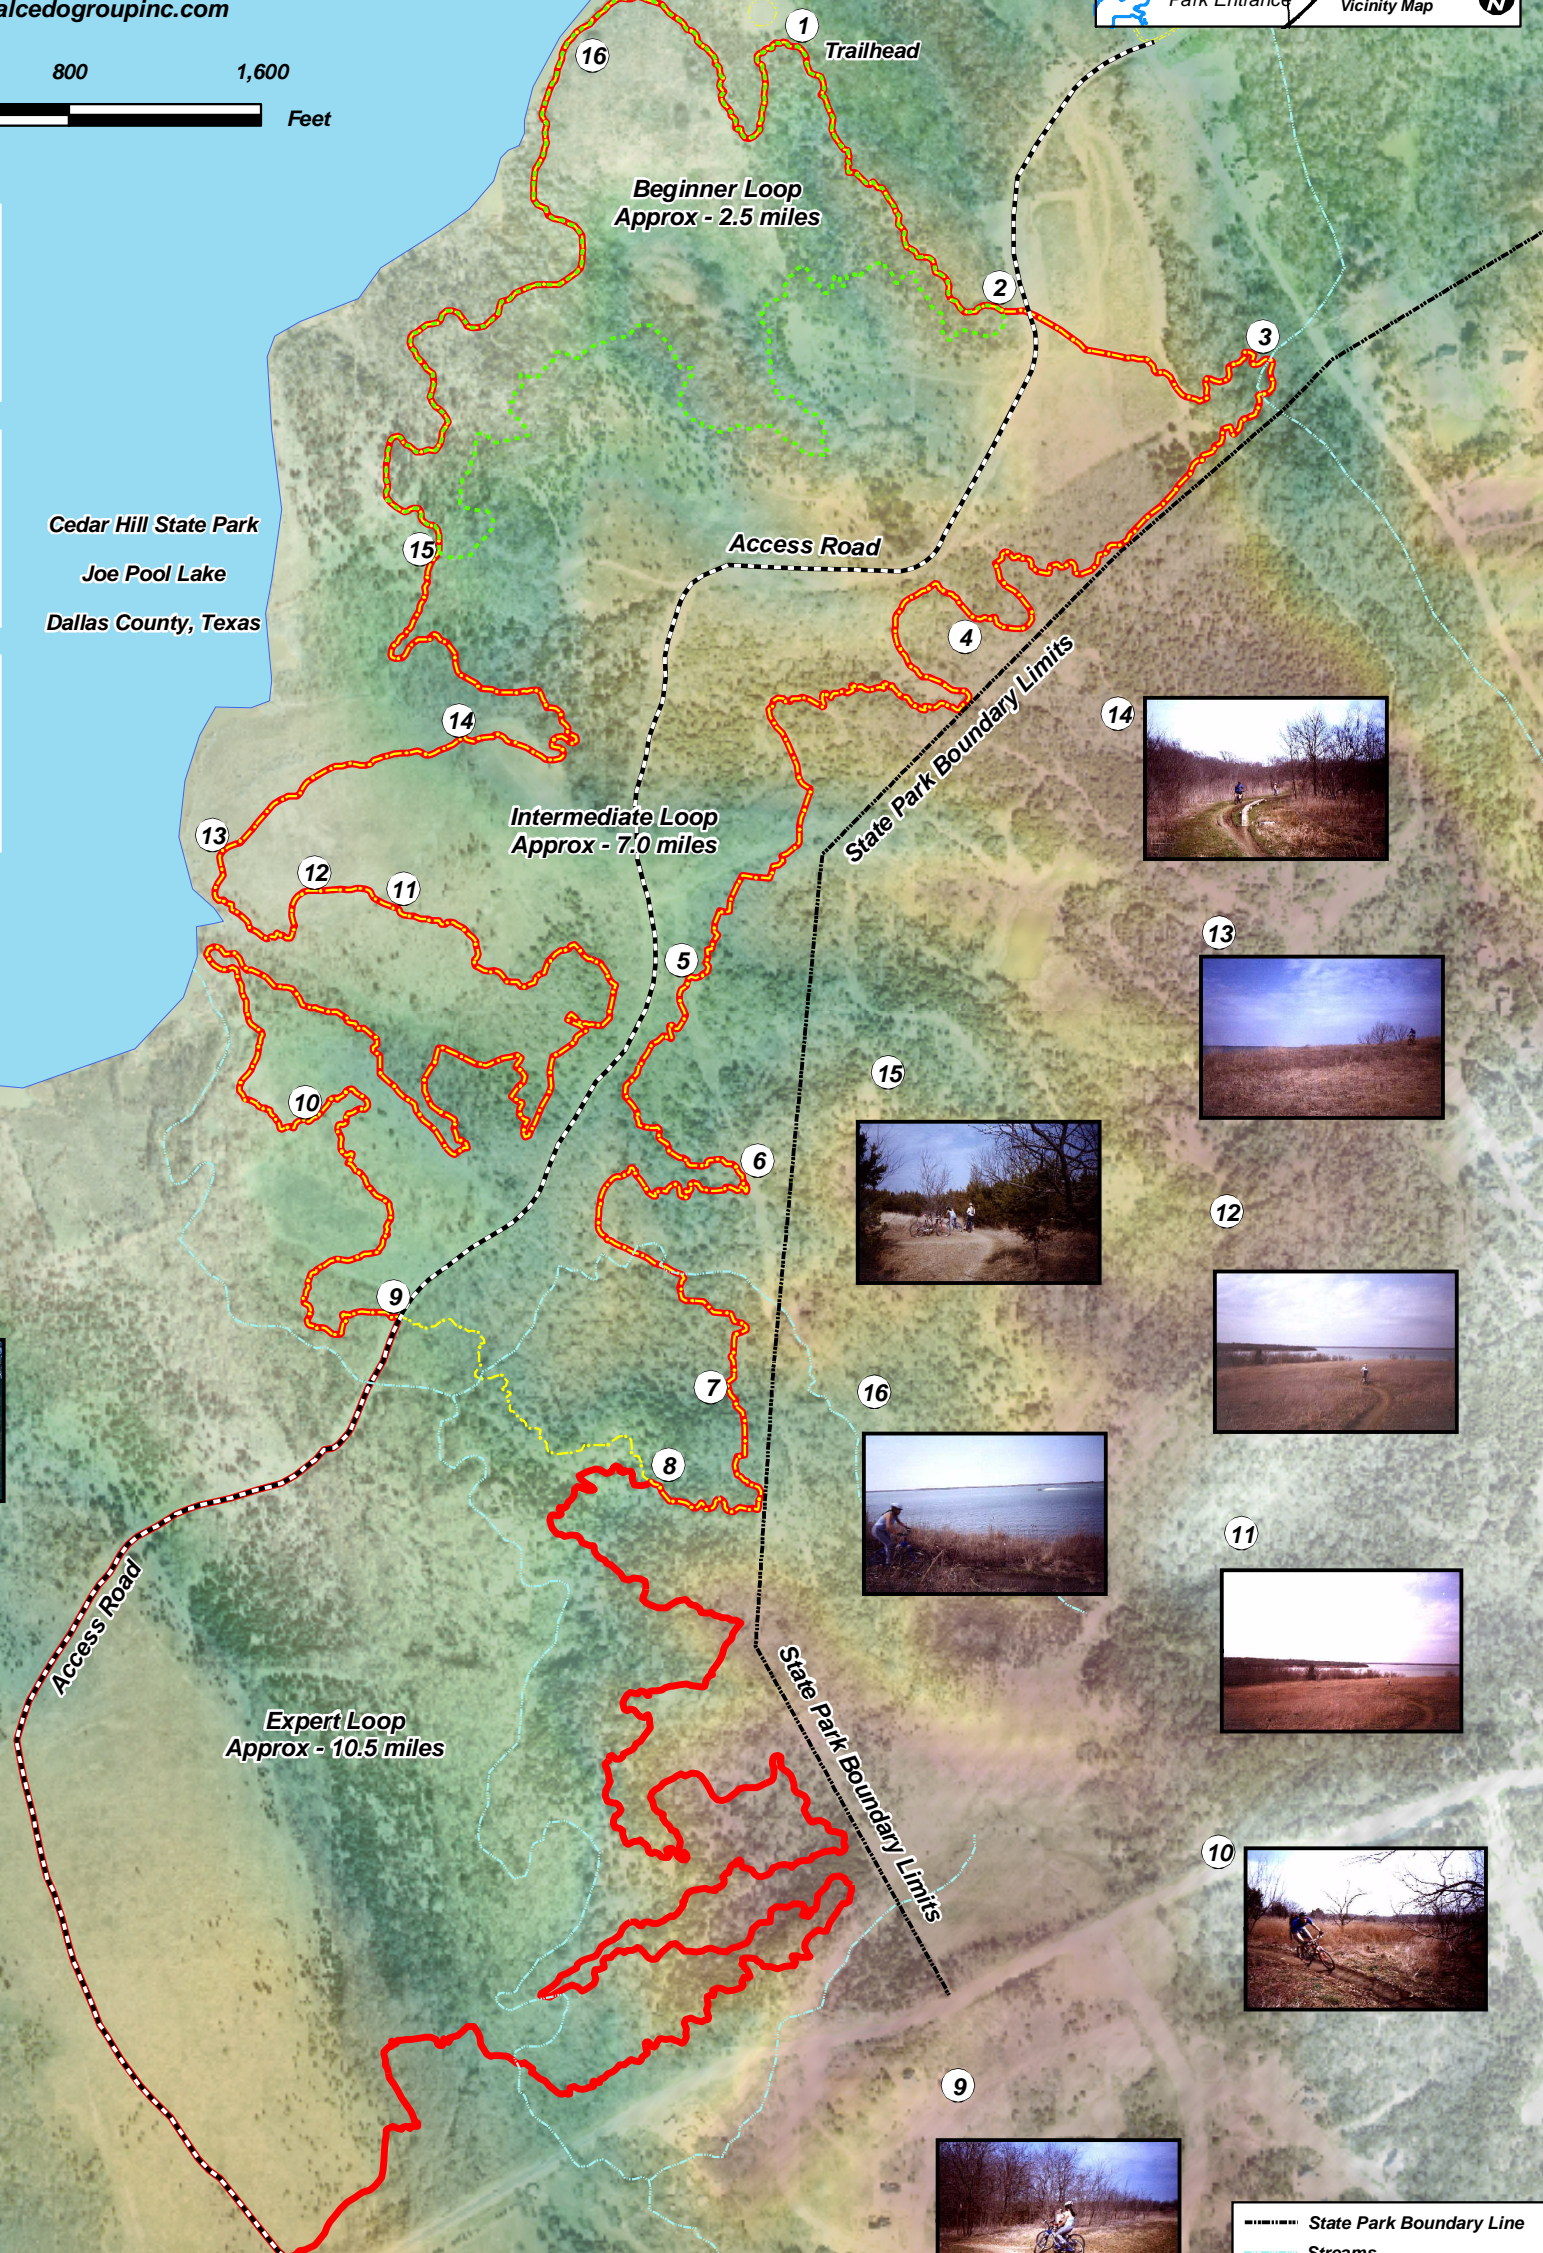

Mountain Biking and Hiking Trails

Cedar Hill State Park

Salcedo Group Inc.
Civil Engineers/Surveyors/GIS
400 S. Zang Blvd. #1420
Dallas, Texas 75208
(214) 941-8610
www.salcedogroupinc.com

Cedar Hill State Park
Joe Pool Lake
Dallas County, Texas

- State Park Boundary Line
- Streams
- Dirt Access Road
- Beginner Loop - 2.5 miles
- Intermediate Loop - 7.0 miles
- Expert Loop - 10.5 miles
- Joe Pool Lake
- Digital Elevation Model**
- High Elevation
- Low Elevation