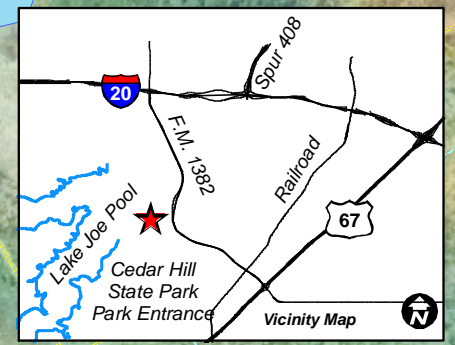

Mountain Biking and Hiking Trails

Cedar Hill State Park

Salcedo Group Inc.
Civil Engineers/Surveyors/GIS
400 S. Zang Blvd. #1420
Dallas, Texas 75208
(214) 941-8610
www.salcedogroupinc.com